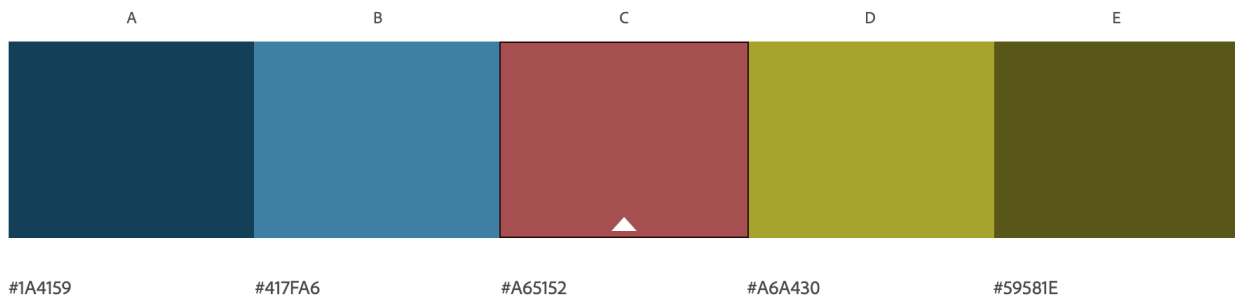

Logo

Color Palette

Web Text Treatment

Poppins Regular is the default text font for the RRCORE website and looks like this on a white background.
#333 on #fff

Roboto Slab Medium is our secondary font.
#333 on #fff

Poppins Regular is the default text font for the RRCORE website and looks like this on a white background.
#333 on #fff

Roboto Slab Medium on a dark background
#fff on #1A4159